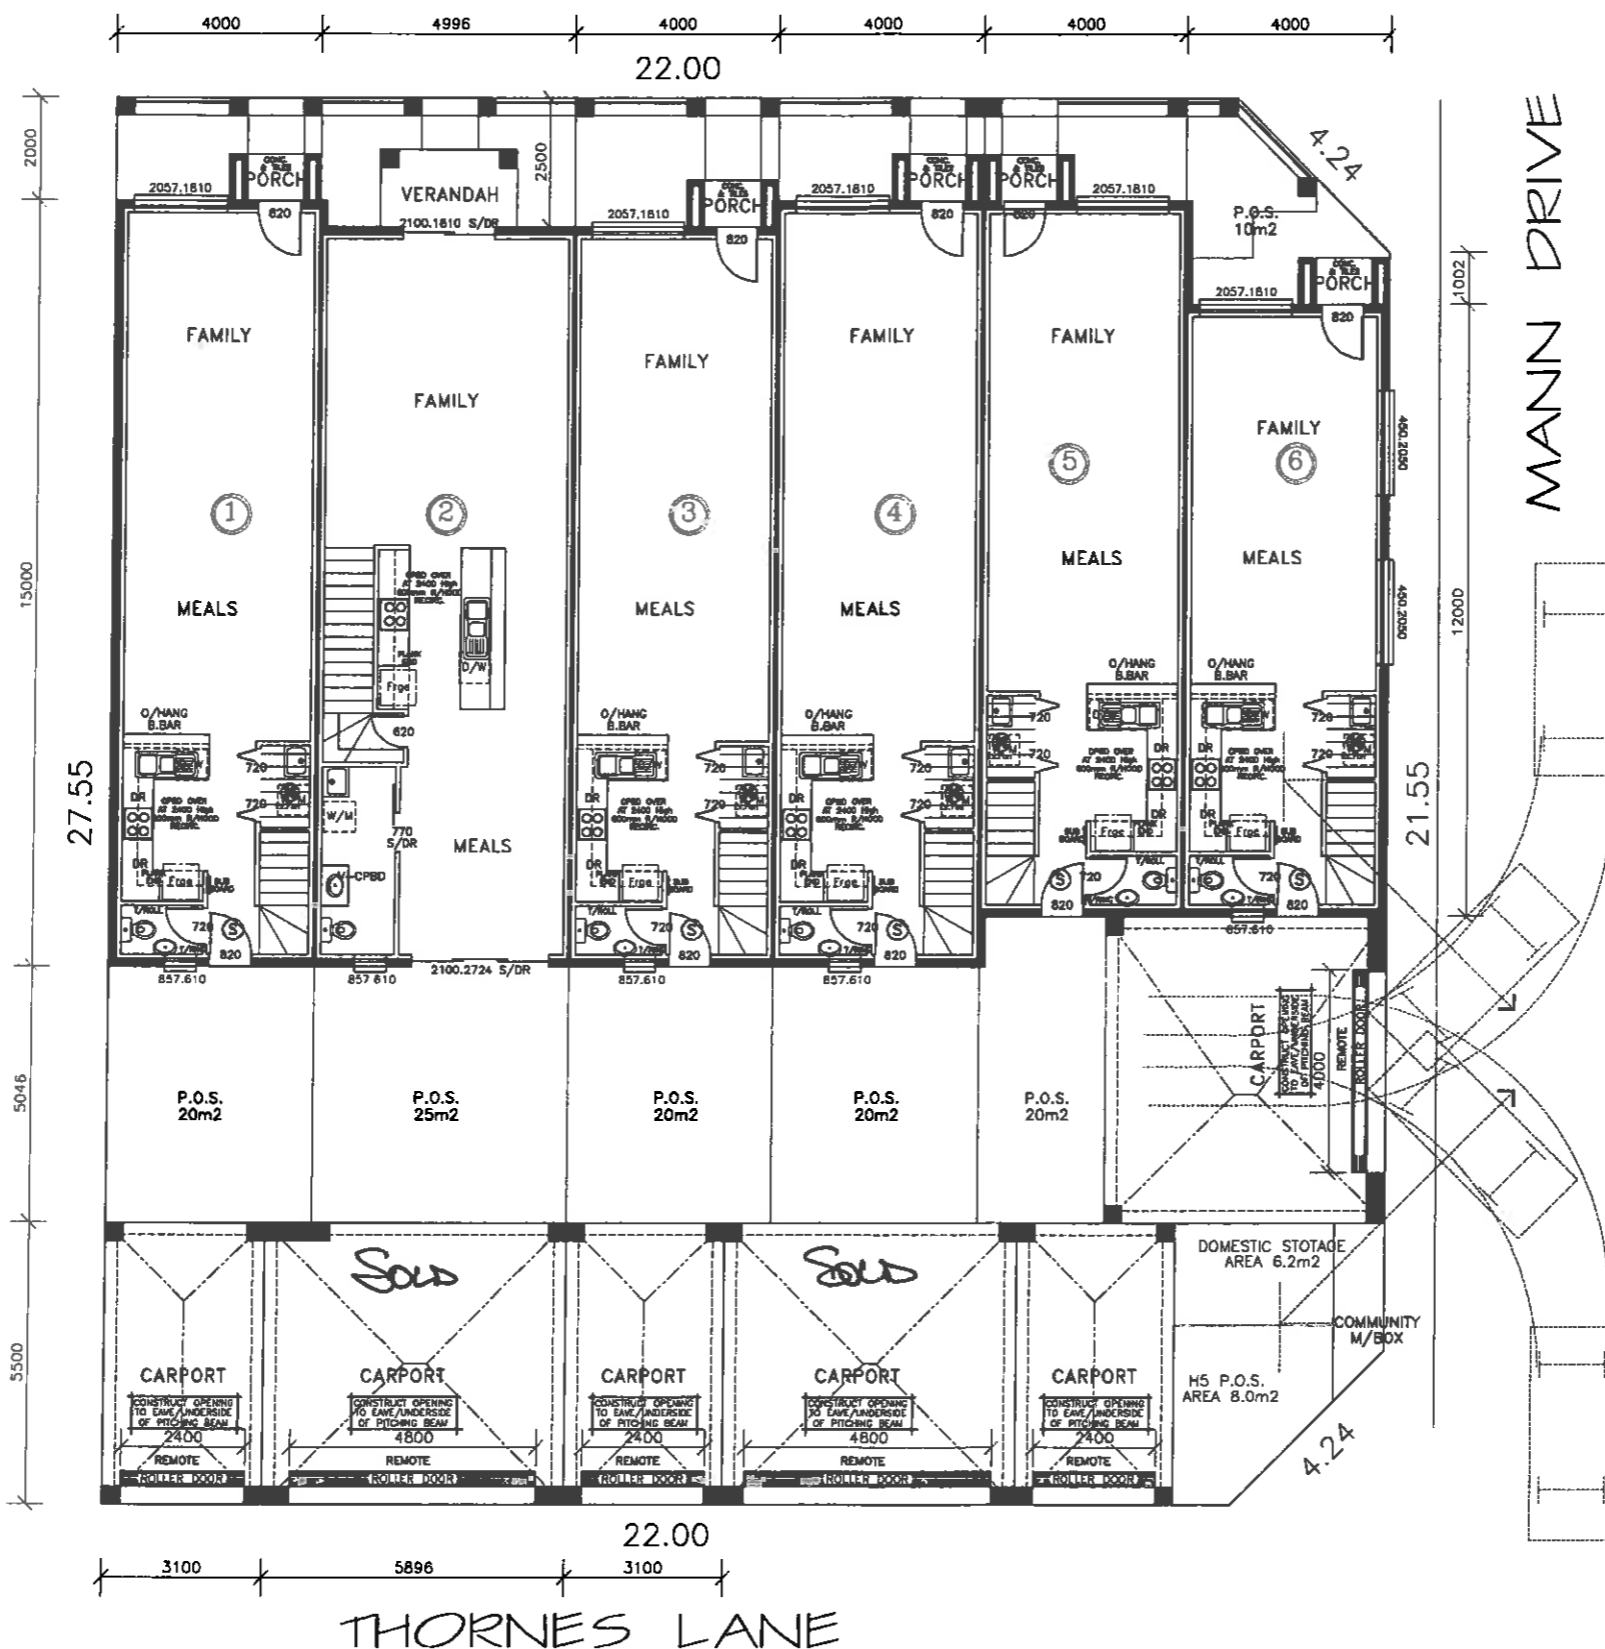

WARNING
 WRITTEN DIMENSIONS TAKE
 PREFERENCE OVER SCALE.
 CHECKED

B-85
TURNING
TEMPLATE

PROPOSED DEVELOPMENT
 For : LOW RIDER Pty Ltd
 At : Lot 59 THORNES LANE
 BROMPTON

DRAWN
 DATE
 SCALE
 SHEET OF
 DRAWING No.