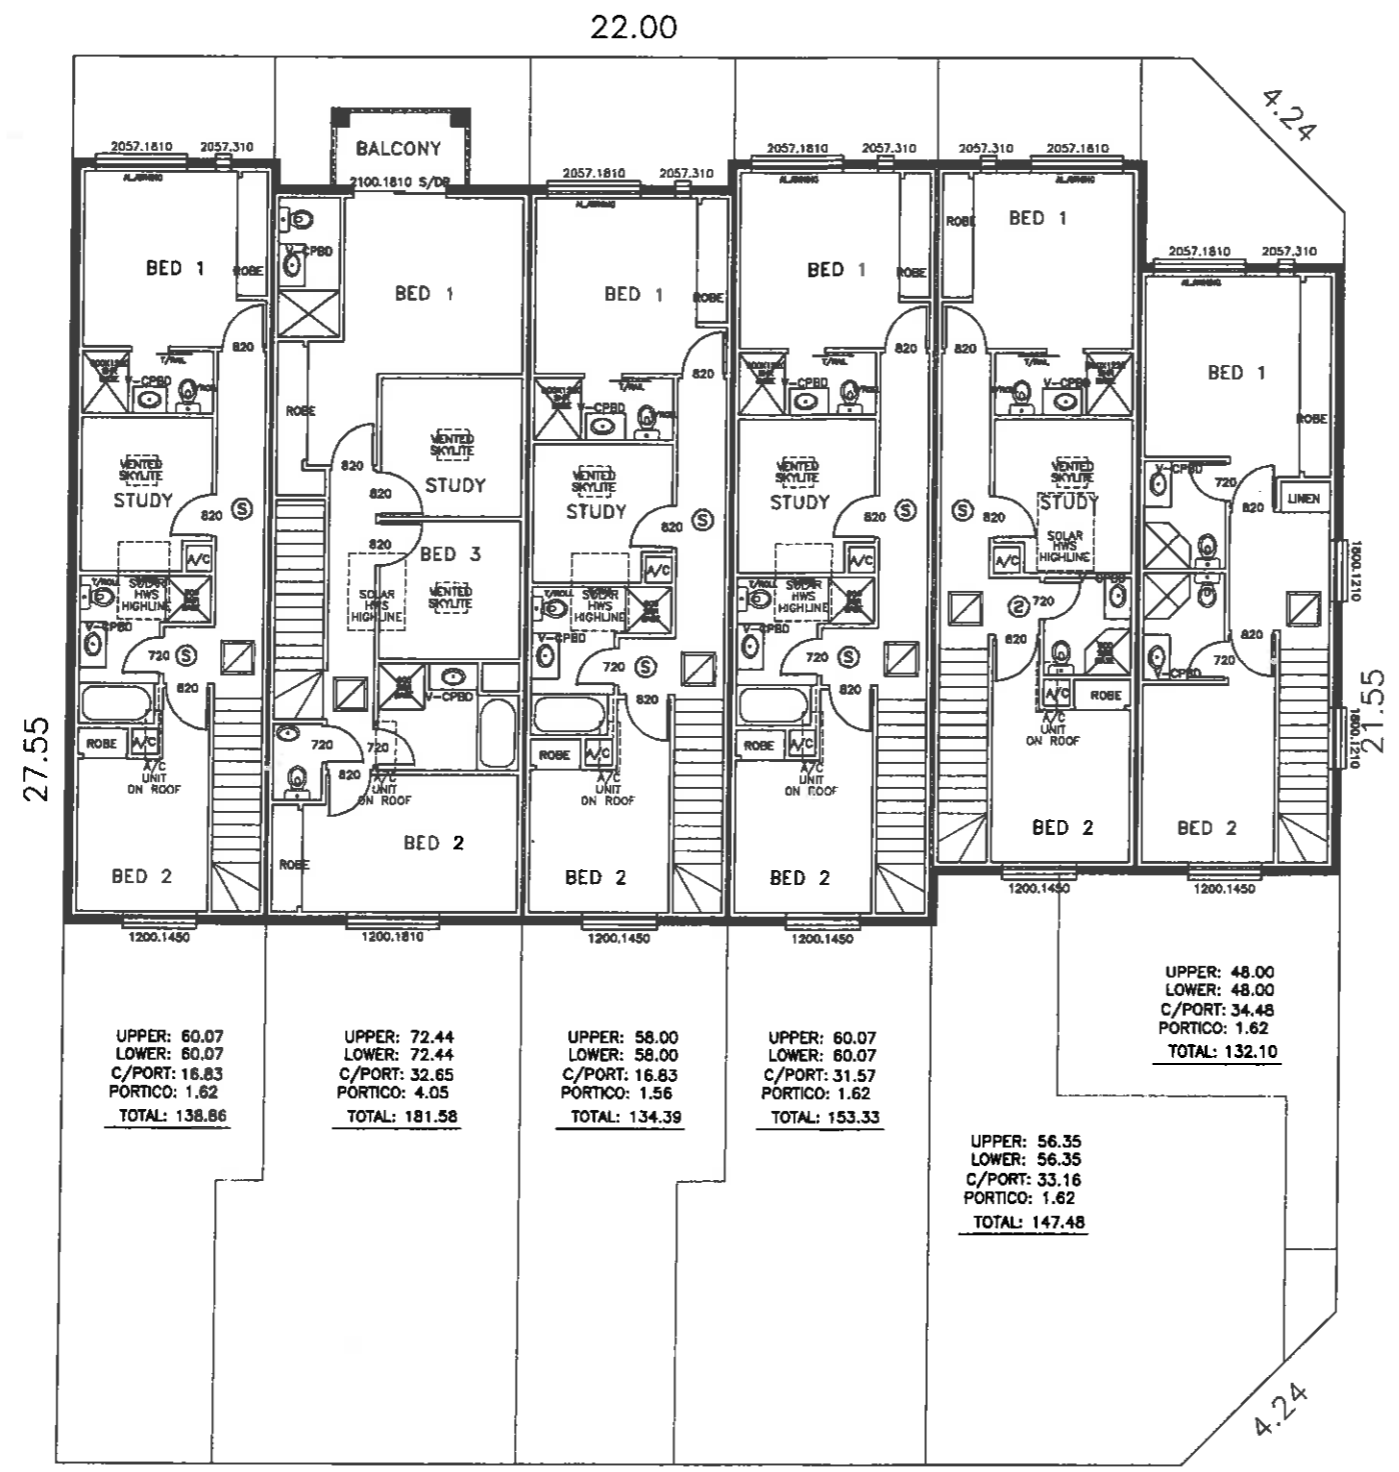

PROPOSED DEVELOPMENT

For : LOW RIDER Pty Ltd
At : Lot 59 THORNES LANE
BROMPTON

DRAWN
DATE
SCALE
SHEET OF
DRAWING No.

H.T.P.
DRAFTING PTY.LTD.
928 NORTH EAST ROAD, MODBURY SA
ABN 35 551 803 998 PH: 8396 0483

WARNING
WRITTEN DIMENSIONS TAKE
PREFERENCE OVER SCALE